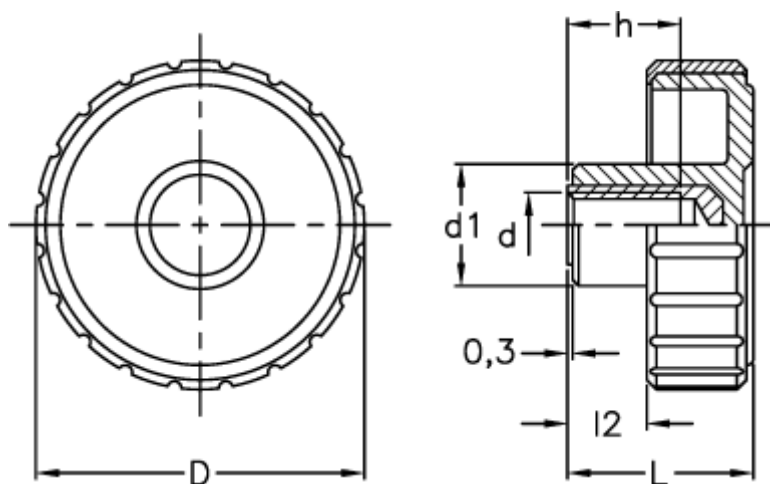

# Data Sheet

Article number: 2302134321

Description: E+G grip knobs  
MBT.45 B-M6-SOFT

## Measures

D	= 44
d1	= 17
d 6H	= M6
h	= 12
L	= 24
l2	= 10